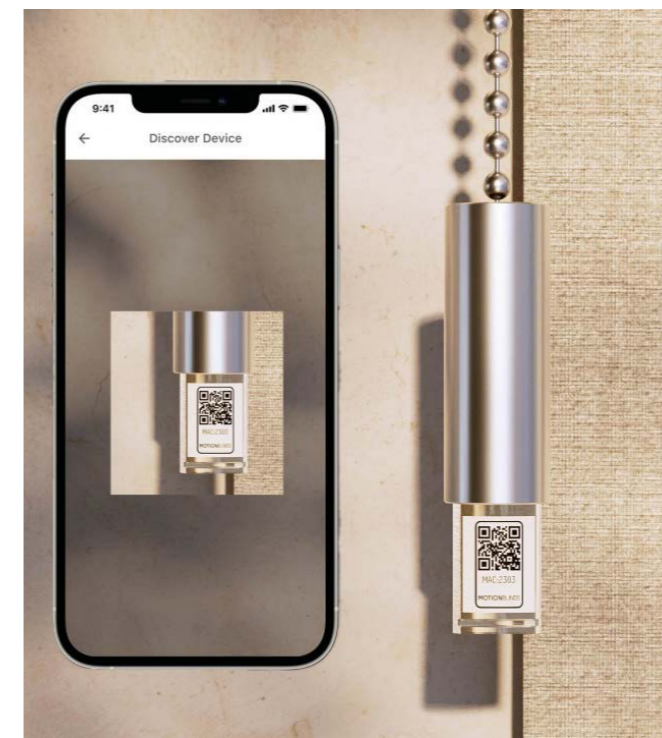

VOICE CONTROL

Through the Terminus WIFI bridge, you can connect your blinds to your home assistant of choice and control your blinds with your voice.

SCAN, CONNECT AND CONTROL

All our motorised blinds are now Bluetooth compatible.

SETUP IN A MINUTE

MotionBlinds Bluetooth motors can be set up and programmed in a minute. Just scan the QR code hidden by the chrome tassel and follow the steps on screen.

AUTOMATE WITH TIMERS

Putting the blinds on autopilot couldn't be easier. Set the time, desired position and days of the week using the 3 daily timers. At the scheduled times your blinds will automatically move to their preset position.